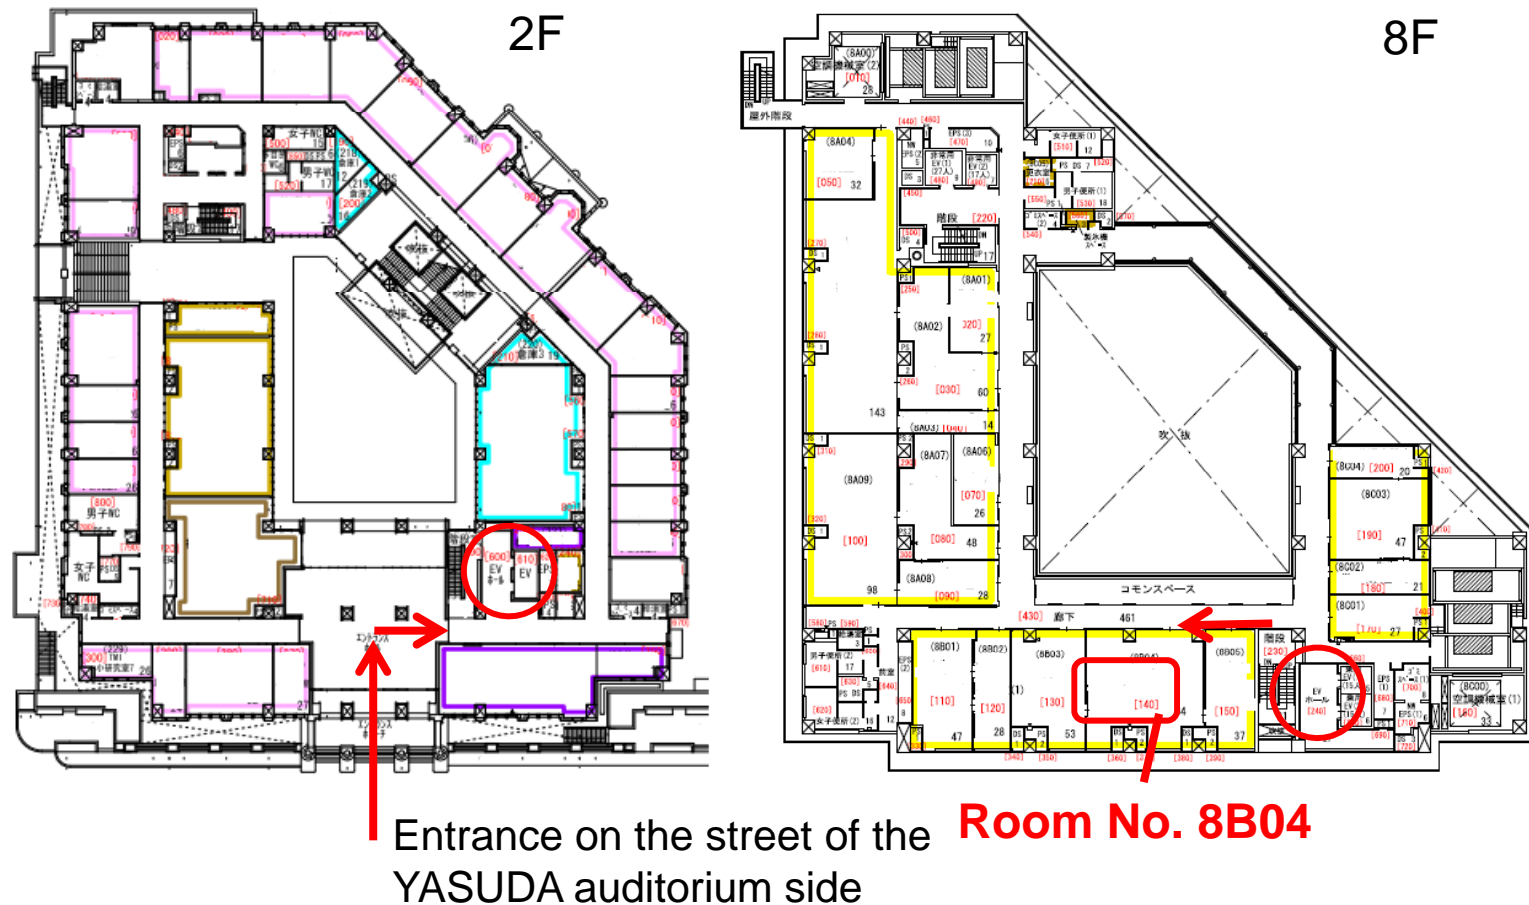

## 【Location of the waiting room for the Oral Examination for the master's program (Room No. 8B04 on the 8F of Building No. 3)】

Use the entrance (2F) on the street of the YASUDA auditorium. Take the elevator just on the right side of the entrance to the 8th floor. The gate for the 8th floor is usually locked but we open the gate during **12:15-12:45** on August 26 (Mon). Please let us check your admission ticket at the gate.